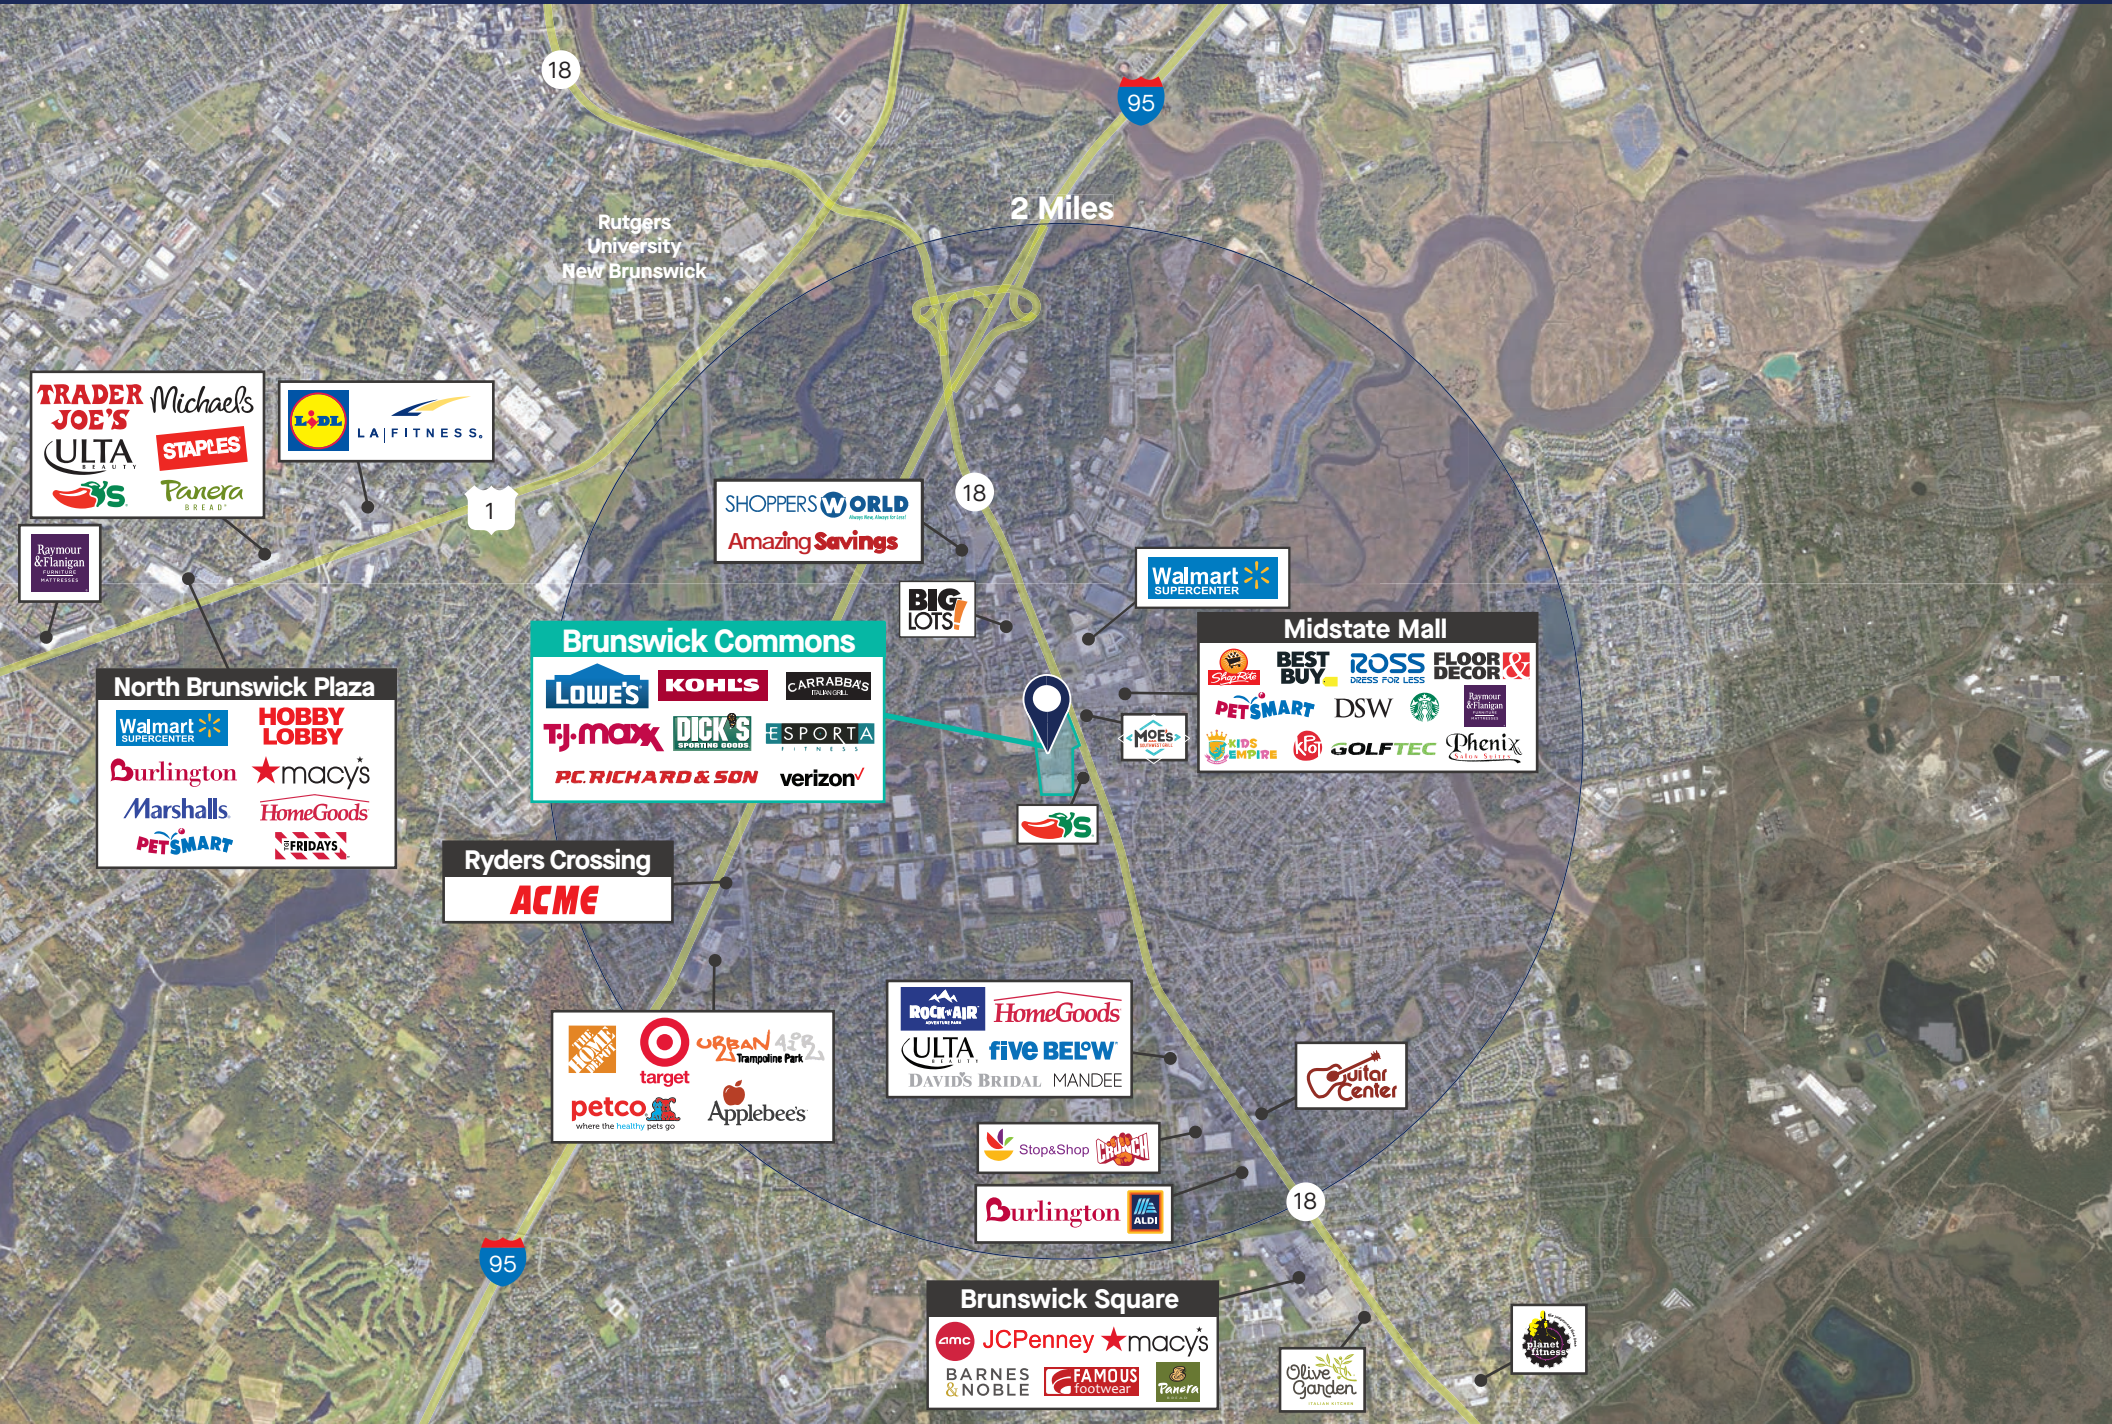

BRUNSWICK COMMONS

333-335 STATE ROUTE 18 | EAST BRUNSWICK, NJ 08816

2 Miles

18

95

1

18

18

95

Rutgers University
New Brunswick

TRADER JOE'S
MICHAEL'S
ULTA
STAPLES
Panera BREAD

LOL LA FITNESS

SHOPPERS WORLD
Amazing Savings

BIG LOTS

Walmart SUPERCENTER

Brunswick Commons
LOWE'S KOHL'S CARRABBA'S
TJ-MAXX DICK'S SPORTING GOODS ESPORTA
PC RICHARD & SON verizon

Ryders Crossing
ACME

target URBAN 432 Trampoline Park
petco Applebee's

ROCK-AIR HomeGoods
ULTA five BELOW
DAVID'S BRIDAL MANDEE

Stop & Shop

Burlington ALDI

Brunswick Square
JCPenney macy's
BARNES & NOBLE FAMOUS footwear Panera

Guitar Center

Olive Garden

Planet Fitness