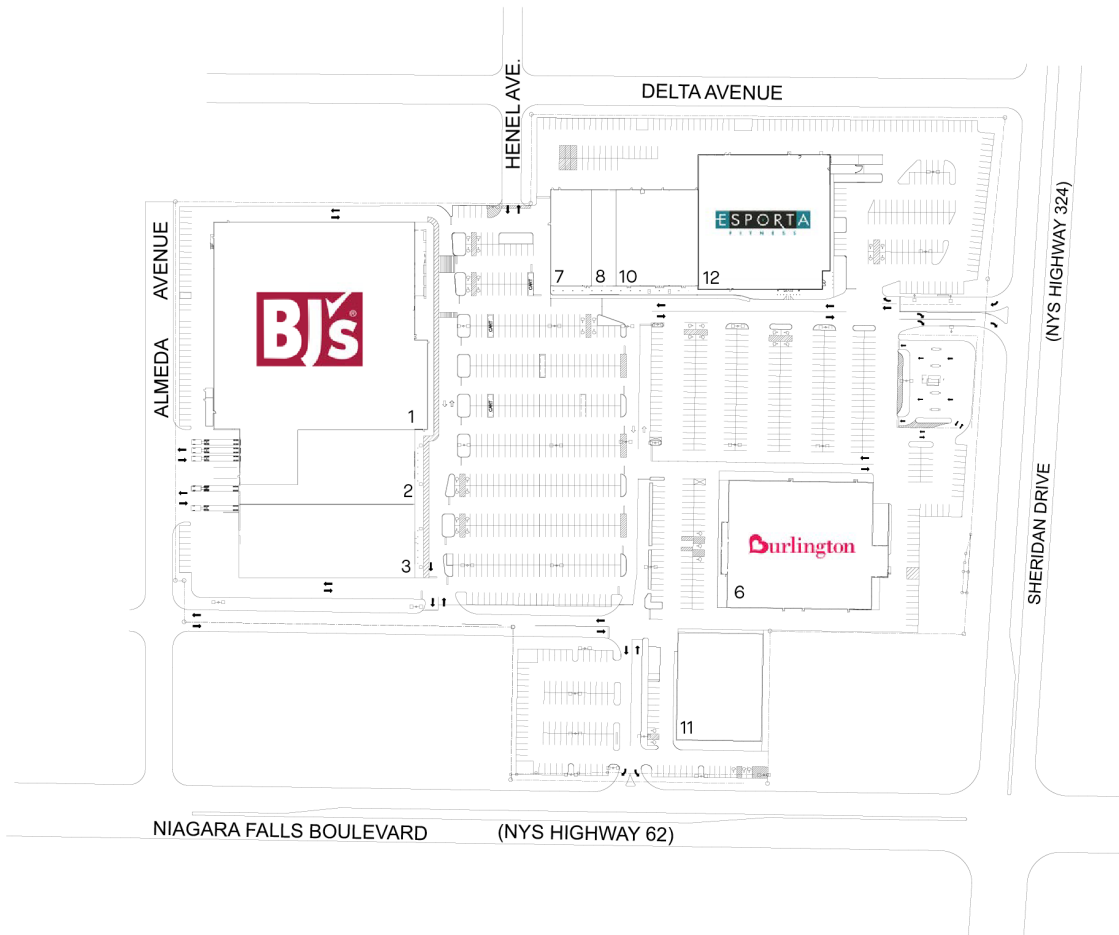

AMHERST COMMONS

3050 SHERIDAN DRIVE, AMHERST, NY 14226

#	TENANTS	SQFT
1	BJ's Wholesale Club	109,482
2	Ross Dress For Less	23,801
3	Bob's Discount Furniture	31,241
6	Burlington	46,717
7	Five Below	9,713
8	Hickory Farms	6,038
10	DSW	18,709
11	Pep Boys	22,500
12	Esporta Fitness	42,800

THIS EXHIBIT SHALL NOT BE DEEMED A WARRANTY, REPRESENTATION OR AGREEMENT BY LANDLORD THAT THE LAYOUT OR CONFIGURATION OF THE SHOPPING CENTER, OR ANY PART THEREOF, SHALL REMAIN AS SHOWN HEREON.

LANDLORD RESERVES THE RIGHT TO MODIFY THE SHOPPING CENTER, OR ANY PART THEREOF, IN ACCORDANCE WITH THE PROVISIONS OF THE LEASE.