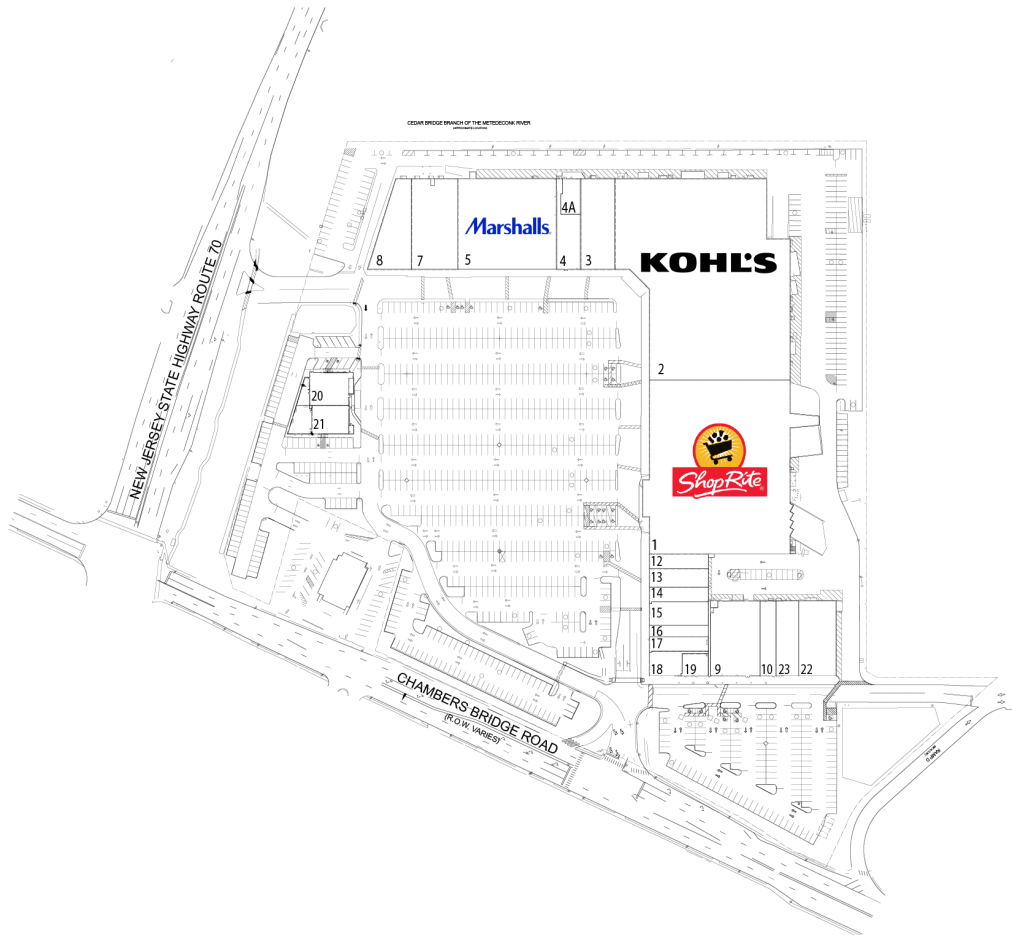

BRICK COMMONS

744 NJ HIGHWAY 70 W., BRICK, NJ 08723

#	TENANTS	SQFT
1	ShopRite	75,144
2	Kohl's	87,667
3	Five Below	9,300
4	Sephora	4,481
4A	Available	2,038
5	Marshall's	26,648
7	Old Navy	12,463
8	Kirkland's	8,095
9	Innovate Salon Academy	10,937
10	Available	3,502
12	Bath & Body Works	2,569
13	Massage Envy	3,288
14	Doctors' Office Urgent Care	2,581
15	T-Mobile	4,098
16	Beauty / Barber Store & Salon	2,055
17	Dental 365	2,569
18	Manhattan Bagel	2,616
19	Round Pie Pizza Company	1,802
20	First Watch	3,846
21	Shake Shack	3,296
22	AAA	8,455
23	Orangetheory Fitness	5,073

THIS EXHIBIT SHALL NOT BE DEEMED A WARRANTY, REPRESENTATION OR AGREEMENT BY LANDLORD THAT THE LAYOUT OR CONFIGURATION OF THE SHOPPING CENTER, OR ANY PART THEREOF, SHALL REMAIN AS SHOWN HEREON.

LANDLORD RESERVES THE RIGHT TO MODIFY THE SHOPPING CENTER, OR ANY PART THEREOF, IN ACCORDANCE WITH THE PROVISIONS OF THE LEASE.