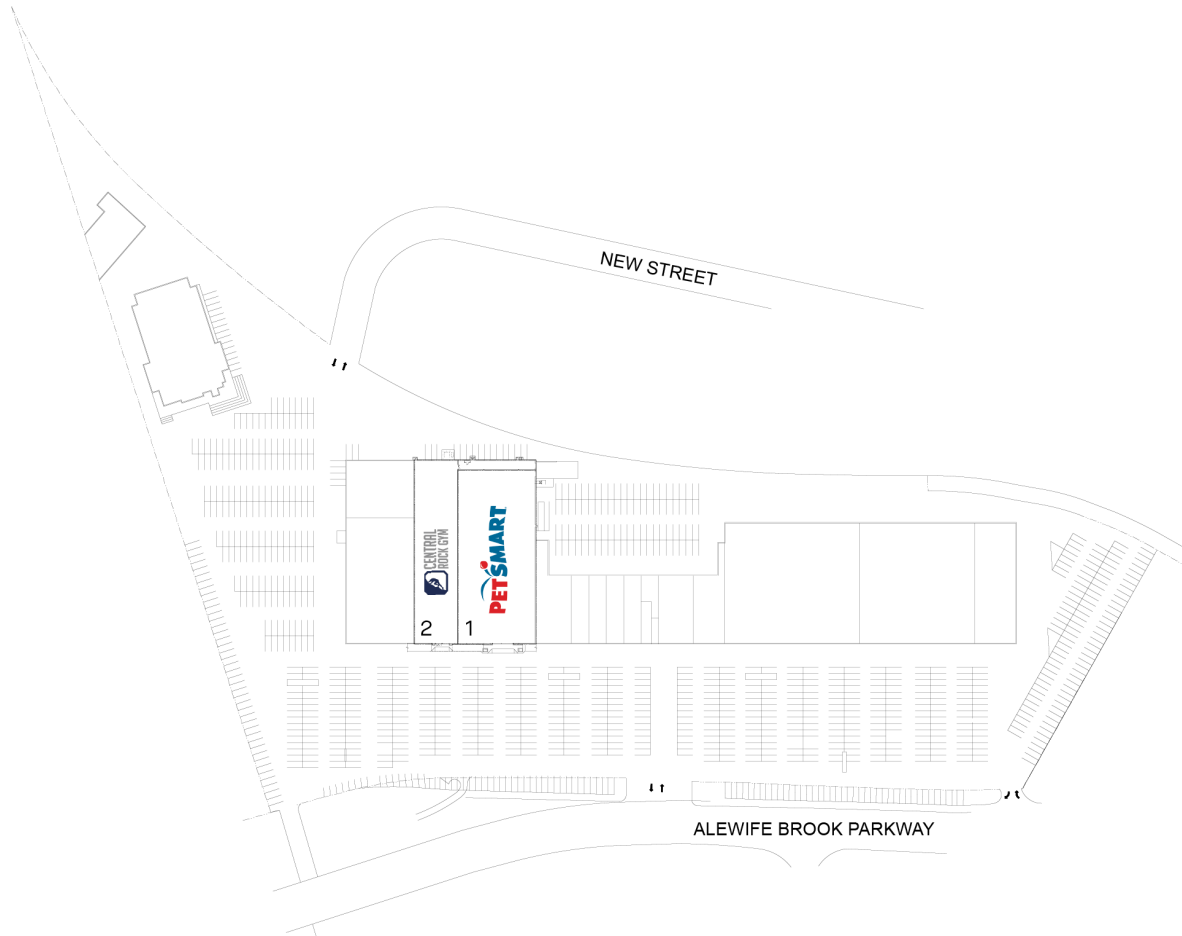

CAMBRIDGE (FRESH POND MALL)

200 ALEWIFE BROOK PKWY., CAMBRIDGE, MA 02138

| # | TENANTS | SQFT |
|---|------------------|--------|
| 1 | PetSmart | 29,635 |
| 2 | Central Rock Gym | 18,109 |

THIS EXHIBIT SHALL NOT BE DEEMED A WARRANTY, REPRESENTATION OR AGREEMENT BY LANDLORD THAT THE LAYOUT OR CONFIGURATION OF THE SHOPPING CENTER, OR ANY PART THEREOF, SHALL REMAIN AS SHOWN HEREON.

LANDLORD RESERVES THE RIGHT TO MODIFY THE SHOPPING CENTER, OR ANY PART THEREOF, IN ACCORDANCE WITH THE PROVISIONS OF THE LEASE.