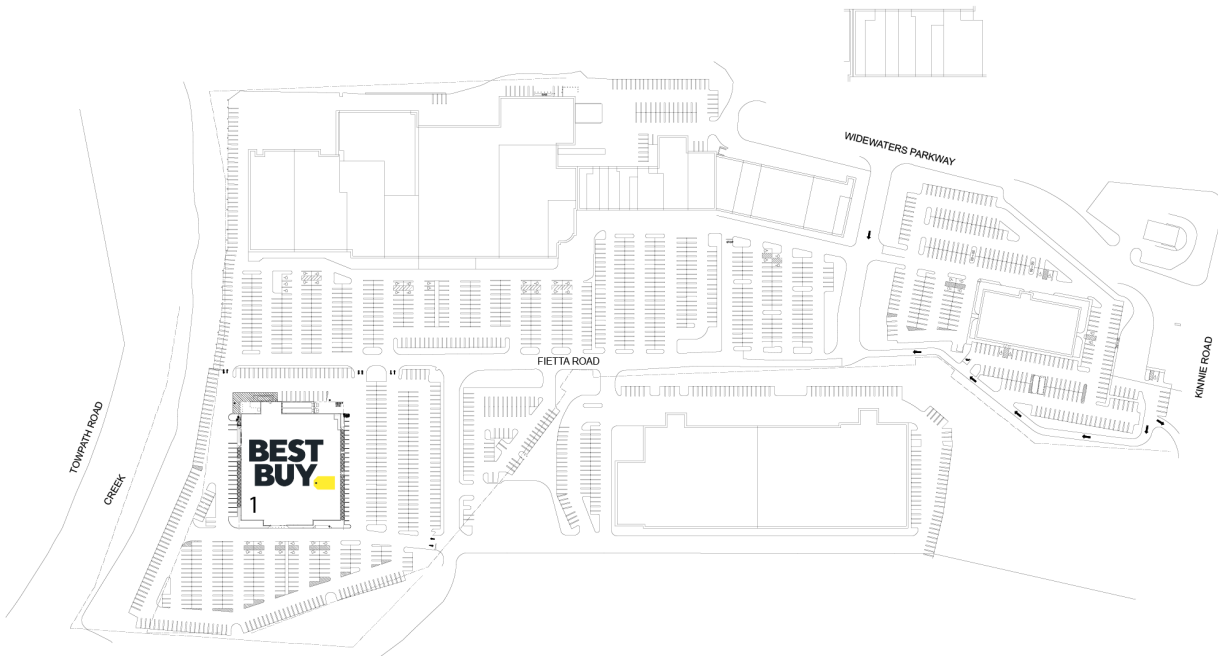

DEWITT (MARSHALL PLAZA)

3405 ERIE BLVD., DEWITT, NY 13214

#	TENANTS	SQFT
1	Best Buy	45,961

THIS EXHIBIT SHALL NOT BE DEEMED A WARRANTY, REPRESENTATION OR AGREEMENT BY LANDLORD THAT THE LAYOUT OR CONFIGURATION OF THE SHOPPING CENTER, OR ANY PART THEREOF, SHALL REMAIN AS SHOWN HEREON.