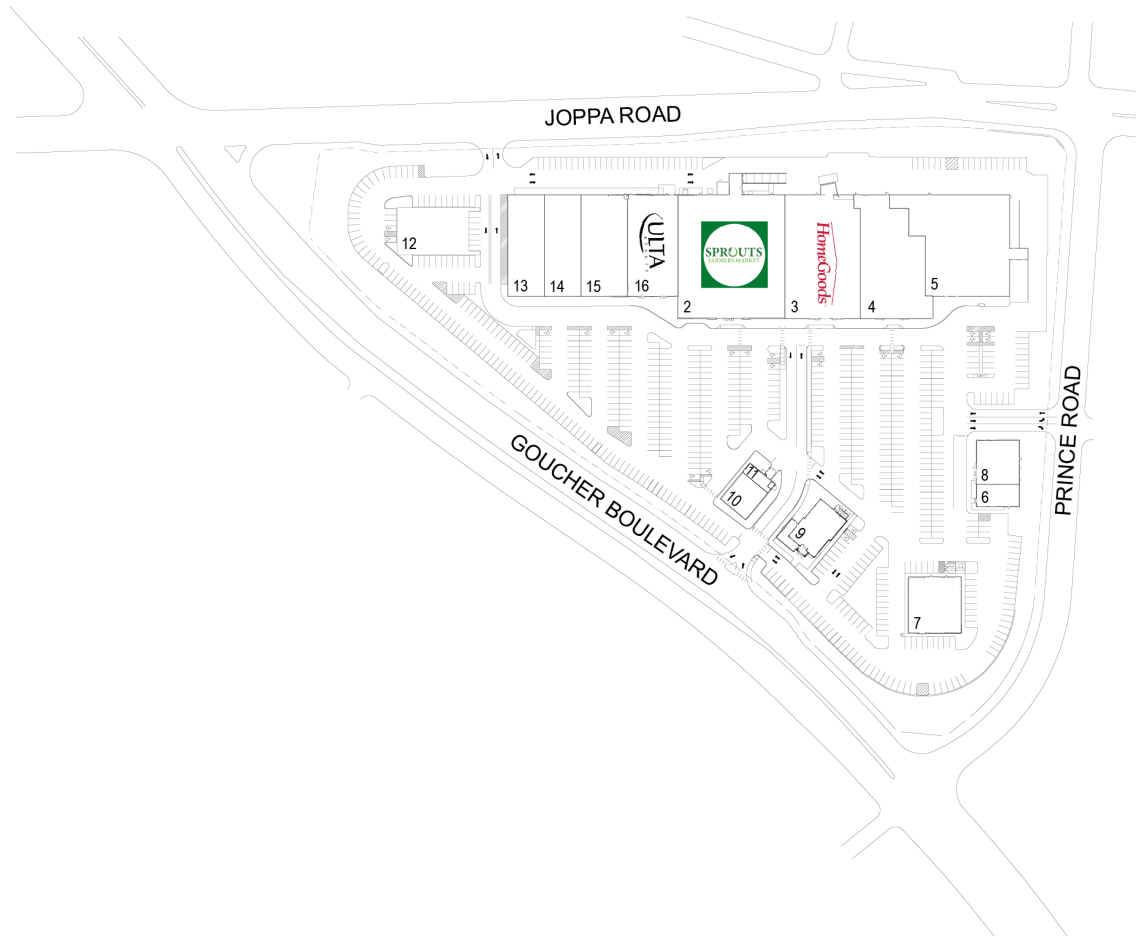

GOUCHER COMMONS

801 GOUCHER BLVD, TOWSON, MD 21286

#	TENANTS	SQFT
2	Sprouts	30,345
3	HomeGoods	21,000
4	DSW	16,594
5	Golf Galaxy	21,777
6	Bonchon	2,189
7	DXL Mens Apparel	6,800
8	Mattress Firm	4,311
9	Five Guys Burgers and Fries	3,889
10	Noodles & Company	2,600
11	Quickway Japanese Hibachi	830
12	Chipotle Mexican Grill	5,400
13	Kirkland's	8,406
14	Five Below	8,405
15	Ulta Beauty	10,661
16	Spirit Halloween	11,545

THIS EXHIBIT SHALL NOT BE DEEMED A WARRANTY, REPRESENTATION OR AGREEMENT BY LANDLORD THAT THE LAYOUT OR CONFIGURATION OF THE SHOPPING CENTER, OR ANY PART THEREOF, SHALL REMAIN AS SHOWN HEREON.

LANDLORD RESERVES THE RIGHT TO MODIFY THE SHOPPING CENTER, OR ANY PART THEREOF, IN ACCORDANCE WITH THE PROVISIONS OF THE LEASE.