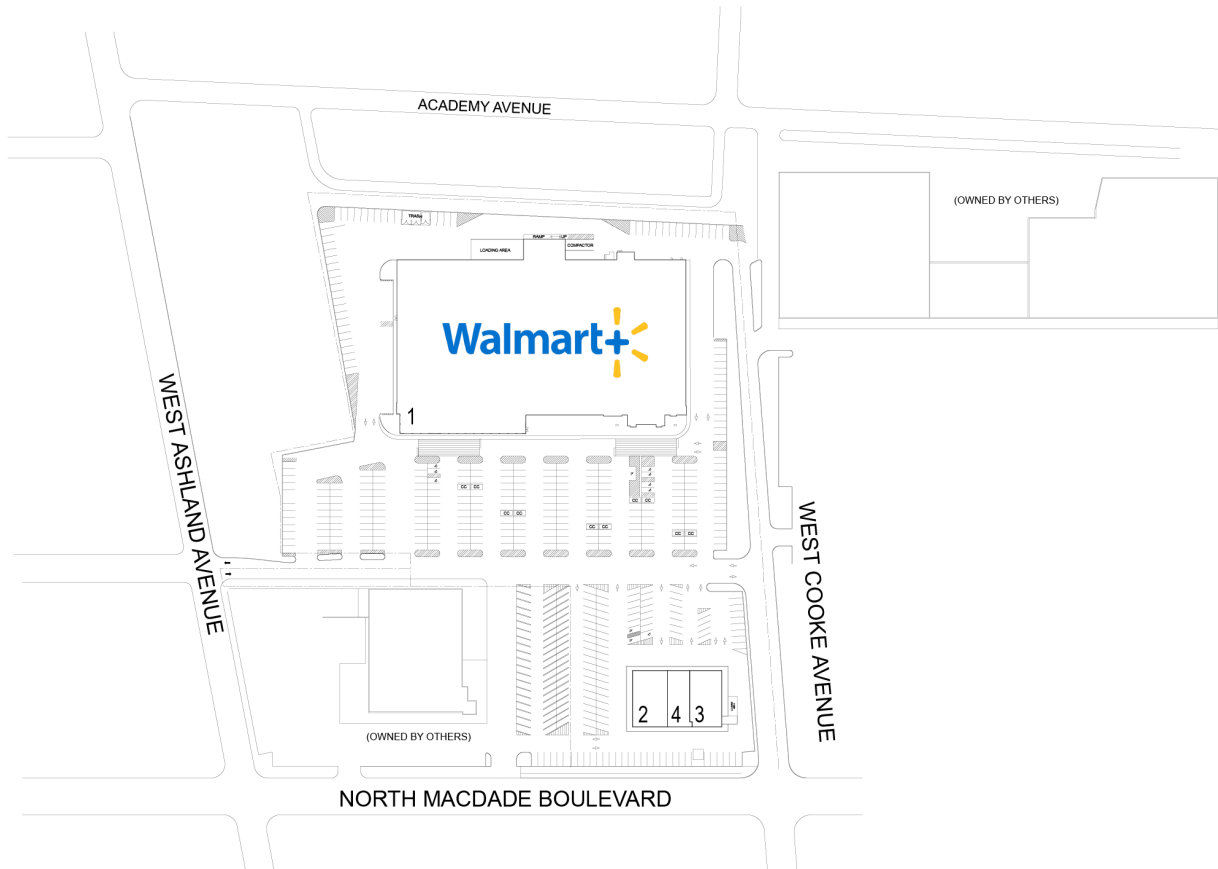

# MACDADE COMMONS

50 NORTH MACDADE BLVD., GLENOLDEN, PA 19036

#	TENANTS	SQFT
1	Walmart	91,734
2	Verizon	4,000
3	Work N' Gear Store	3,750
4	Quest Diagnostics	2,587

THIS EXHIBIT SHALL NOT BE DEEMED A WARRANTY, REPRESENTATION OR AGREEMENT BY LANDLORD THAT THE LAYOUT OR CONFIGURATION OF THE SHOPPING CENTER, OR ANY PART THEREOF, SHALL REMAIN AS SHOWN HEREON.

LANDLORD RESERVES THE RIGHT TO MODIFY THE SHOPPING CENTER, OR ANY PART THEREOF, IN ACCORDANCE WITH THE PROVISIONS OF THE LEASE.