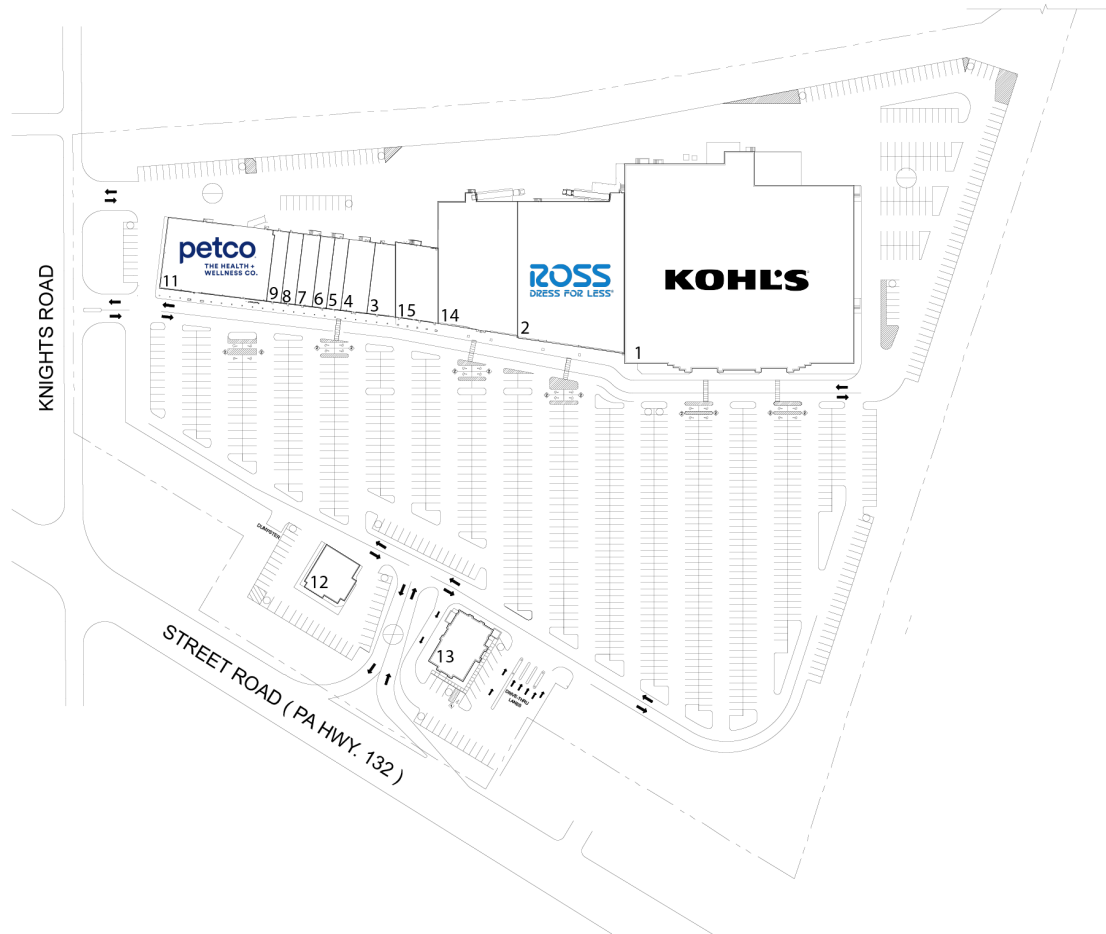

# MARTEN COMMONS

2353 STREET ROAD, BENSLEM, PA 19020

#	TENANTS	SQFT
1	Kohl's	86,841
2	Ross Dress For Less	30,164
3	El Changarro	3,286
4	Leslie's Swimming Pool	3,700
5	Painting With A Twist	2,000
6	H&R Block	2,000
7	Sally Beauty Supply	2,400
8	Spinners Laundromat Inc.	2,000
9	Original All Star Pizza	2,018
11	Petco	14,975
12	Friendly's	3,714
13	Wells Fargo	4,636
14	Staples Office Super Store	20,582
15	My Salon Suite	6,312

THIS EXHIBIT SHALL NOT BE DEEMED A WARRANTY, REPRESENTATION OR AGREEMENT BY LANDLORD THAT THE LAYOUT OR CONFIGURATION OF THE SHOPPING CENTER, OR ANY PART THEREOF, SHALL REMAIN AS SHOWN HEREON.

LANDLORD RESERVES THE RIGHT TO MODIFY THE SHOPPING CENTER, OR ANY PART THEREOF, IN ACCORDANCE WITH THE PROVISIONS OF THE LEASE.