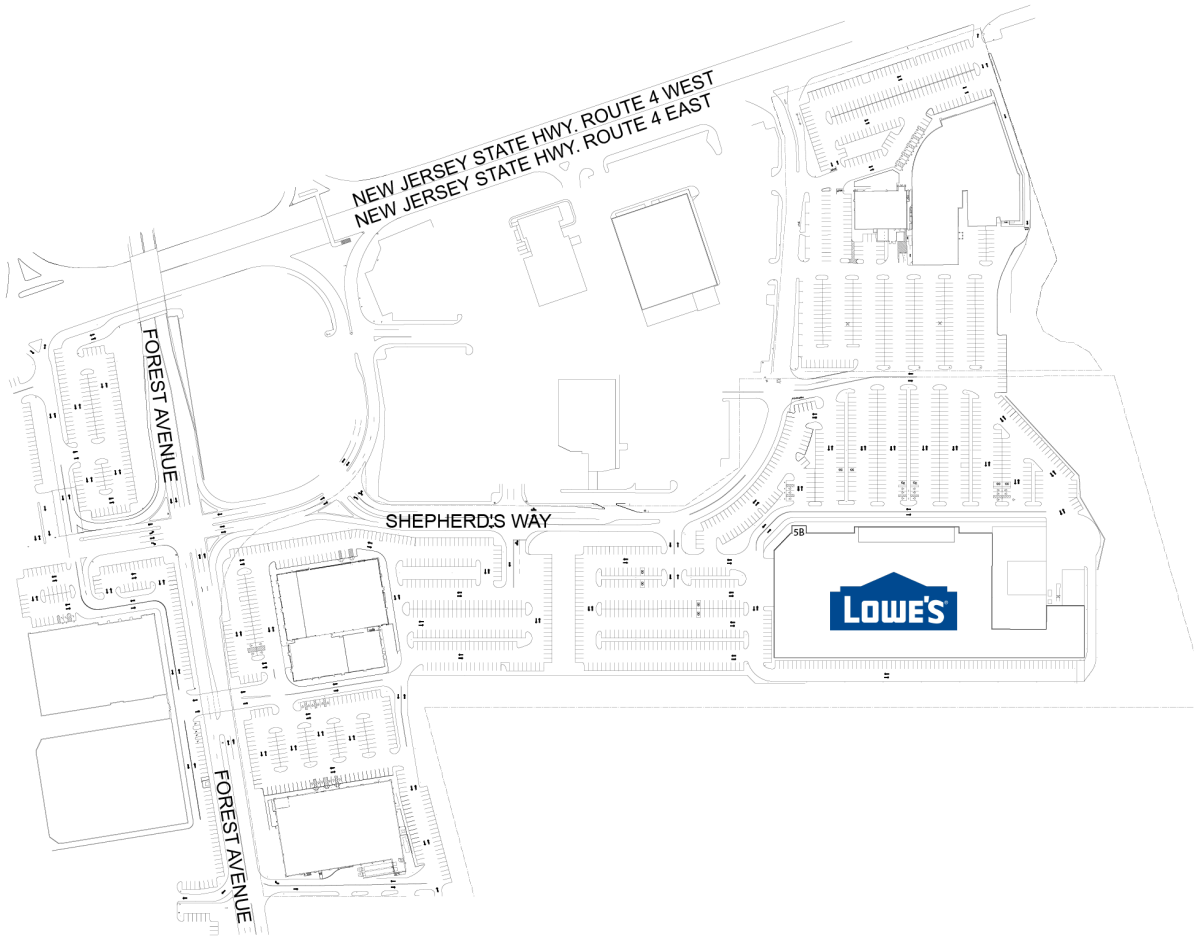

PARAMUS (BERGEN TOWN CENTER EAST)

2200 BERGEN TOWN CENTER, PARAMUS, NJ 07652

FLOOR 99

#	TENANTS	SQFT
1	Available	1,468
2	Available	4,295
3A	Available	4,827
4	REI	24,252
5a	Lowe's	160,780
6	Best Buy	41,540
03	Spirit Halloween	9,498

THIS EXHIBIT SHALL NOT BE DEEMED A WARRANTY, REPRESENTATION OR AGREEMENT BY LANDLORD THAT THE LAYOUT OR CONFIGURATION OF THE SHOPPING CENTER, OR ANY PART THEREOF, SHALL REMAIN AS SHOWN HEREON.

LANDLORD RESERVES THE RIGHT TO MODIFY THE SHOPPING CENTER, OR ANY PART THEREOF, IN ACCORDANCE WITH THE PROVISIONS OF THE LEASE.

PARAMUS (BERGEN TOWN CENTER EAST)

2200 BERGEN TOWN CENTER, PARAMUS, NJ 07652

FLOOR 991

#	TENANTS	SQFT
5b	Lowe's	6,400

THIS EXHIBIT SHALL NOT BE DEEMED A WARRANTY, REPRESENTATION OR AGREEMENT BY LANDLORD THAT THE LAYOUT OR CONFIGURATION OF THE SHOPPING CENTER, OR ANY PART THEREOF, SHALL REMAIN AS SHOWN HEREON.