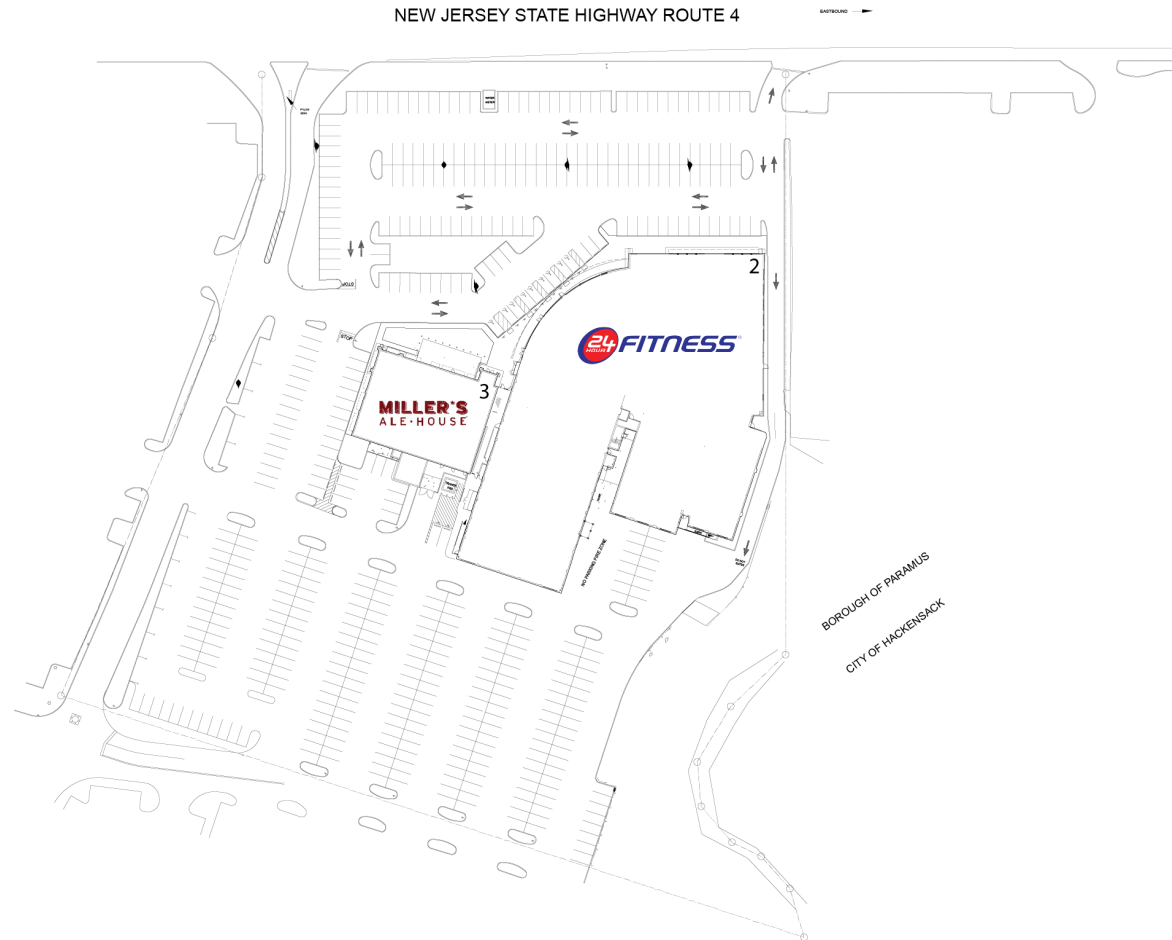

PARAMUS

260 ROUTE 4 EAST, PARAMUS, NJ 07652

#	TENANTS	SQFT
2	24 Hour Fitness	53,750
3	Miller's Ale House	8,925

THIS EXHIBIT SHALL NOT BE DEEMED A WARRANTY, REPRESENTATION OR AGREEMENT BY LANDLORD THAT THE LAYOUT OR CONFIGURATION OF THE SHOPPING CENTER, OR ANY PART THEREOF, SHALL REMAIN AS SHOWN HEREON.

LANDLORD RESERVES THE RIGHT TO MODIFY THE SHOPPING CENTER, OR ANY PART THEREOF, IN ACCORDANCE WITH THE PROVISIONS OF THE LEASE.