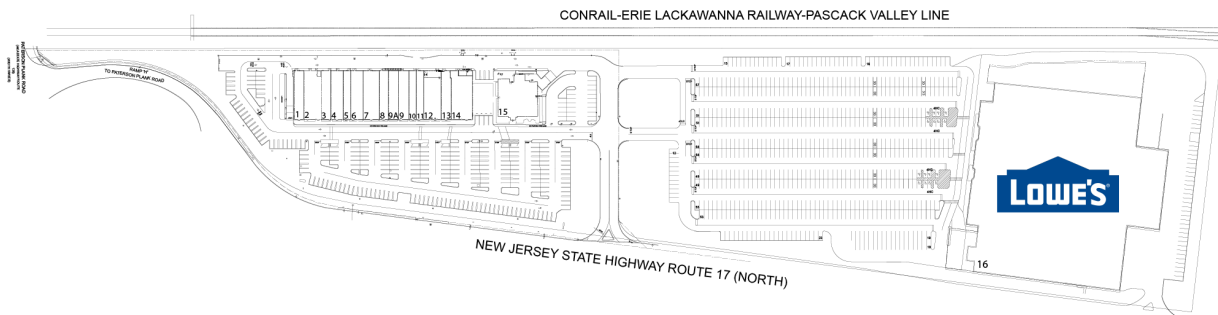

# RUTHERFORD COMMONS

150 ROUTE 17 NORTH, EAST RUTHERFORD, NJ 07073

#	TENANTS	SQFT
1	Starbucks Corporation	2,000
2	&Pizza	3,500
3	Saladworks	2,000
4	Chipotle Mexican Grill	2,500
5	Jersey Mike's Subs	1,500
6	Five Guys	2,500
7	Orangetheory Fitness	3,336
8	Verizon	1,775
9	Mamoun's Falafel	2,017
9A	Freedom Bank	2,092
10	Teriyaki One	1,500
11	Massage Envy	1,500
12	Relive Health	3,579
13	FedEx Office	1,966
14	The Vitamin Shoppe	4,039
15	Chili's Grill & Bar	6,027
16	Lowe's	154,656

THIS EXHIBIT SHALL NOT BE DEEMED A WARRANTY, REPRESENTATION OR AGREEMENT BY LANDLORD THAT THE LAYOUT OR CONFIGURATION OF THE SHOPPING CENTER, OR ANY PART THEREOF, SHALL REMAIN AS SHOWN HEREON.

LANDLORD RESERVES THE RIGHT TO MODIFY THE SHOPPING CENTER, OR ANY PART THEREOF, IN ACCORDANCE WITH THE PROVISIONS OF THE LEASE.