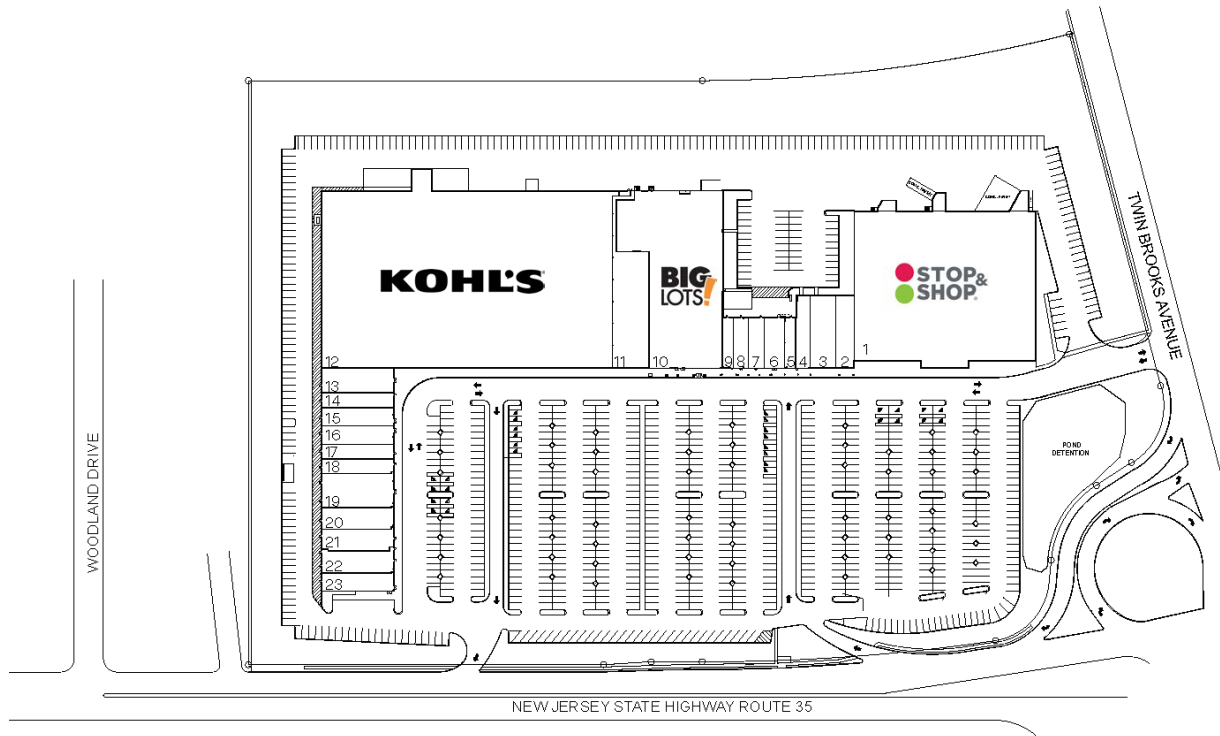

TOWN BROOK COMMONS

754 STATE ROUTE 35, MIDDLETOWN, NJ 07748

#	TENANTS	SQFT
1	Stop & Shop	52,000
2	Stop & Shop	2,500
3	Stop & Shop	3,500
4	Stop & Shop	1,975
5	Available	1,062
6	Available	1,980
7	Power Core Studio	1,545
8	Sugaring NYC	1,411
9	Available	992
10	Big Lots	28,045
11	Famous Footwear	8,368
12	Kohl's	97,620
13	Procare Rehabilitation	3,375
14	Cugini Pizza	2,000
15	Visiting Nurse Association of Central Jersey	2,500
16	Eyes First Vision Center	2,500
17	DB Golden Nails	2,000
18	GameStop	1,988
19	Panera Bread	4,566
20	Honey Baked Ham & Café	2,930
21	Dance Factory	2,915
22	Middletown Family Dental	3,094
23	Valley Bank	2,500

THIS EXHIBIT SHALL NOT BE DEEMED A WARRANTY, REPRESENTATION OR AGREEMENT BY LANDLORD THAT THE LAYOUT OR CONFIGURATION OF THE SHOPPING CENTER, OR ANY PART THEREOF, SHALL REMAIN AS SHOWN HEREON.

LANDLORD RESERVES THE RIGHT TO MODIFY THE SHOPPING CENTER, OR ANY PART THEREOF, IN ACCORDANCE WITH THE PROVISIONS OF THE LEASE.