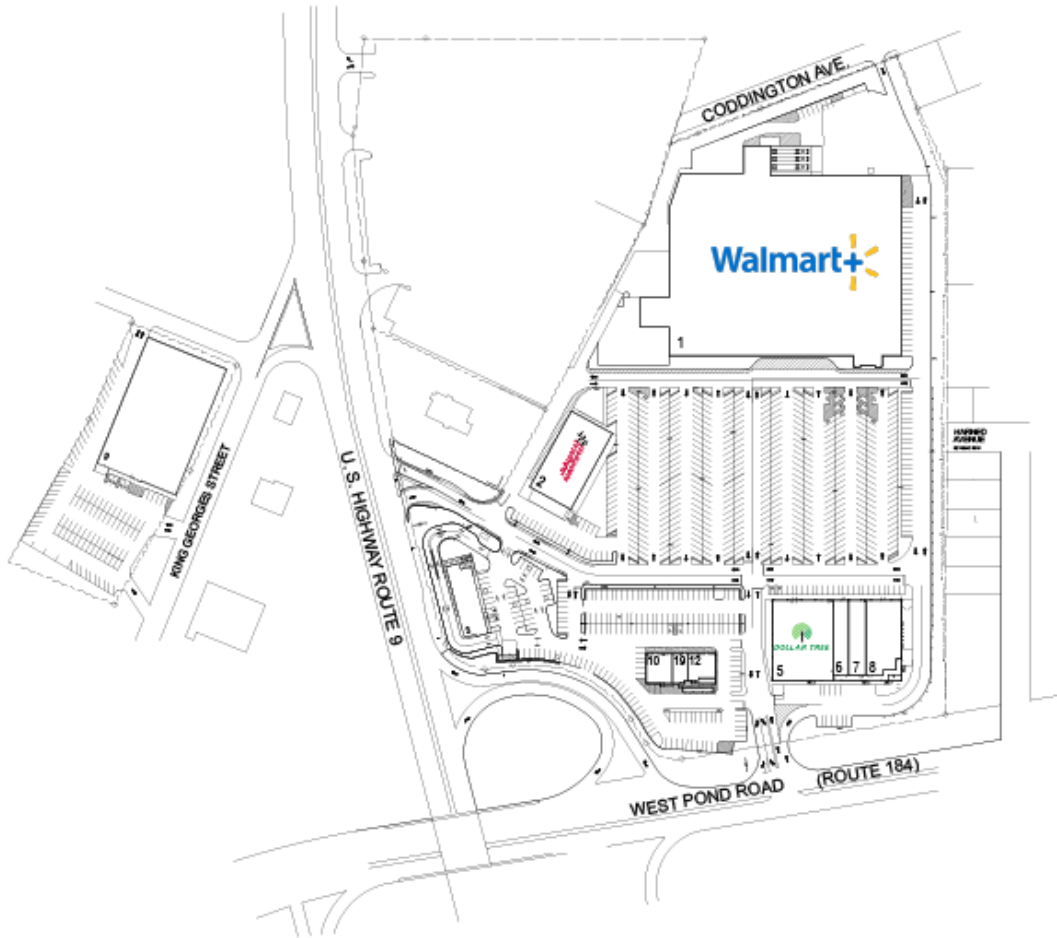

WOODBIDGE COMMONS

306 US HIGHWAY 9 NORTH, WOODBRIDGE, NJ 07095

#	TENANTS	SQFT
1	Walmart	135,930
2	Advance Auto Parts	12,640
3	Chick-fil-A	3,614
5	Dollar Tree	15,003
6	Woodbridge Ski and Board	3,752
7	Americas Best Contacts & Eyeglasses	3,891
8	Outerbridge Liquors	7,938
9	Charisma Furniture	36,086
10	Chipotle Mexican Grill	2,426
12	Panda Express	2,460
19	Wingstop	1,404

THIS EXHIBIT SHALL NOT BE DEEMED A WARRANTY, REPRESENTATION OR AGREEMENT BY LANDLORD THAT THE LAYOUT OR CONFIGURATION OF THE SHOPPING CENTER, OR ANY PART THEREOF, SHALL REMAIN AS SHOWN HEREON.

LANDLORD RESERVES THE RIGHT TO MODIFY THE SHOPPING CENTER, OR ANY PART THEREOF, IN ACCORDANCE WITH THE PROVISIONS OF THE LEASE.