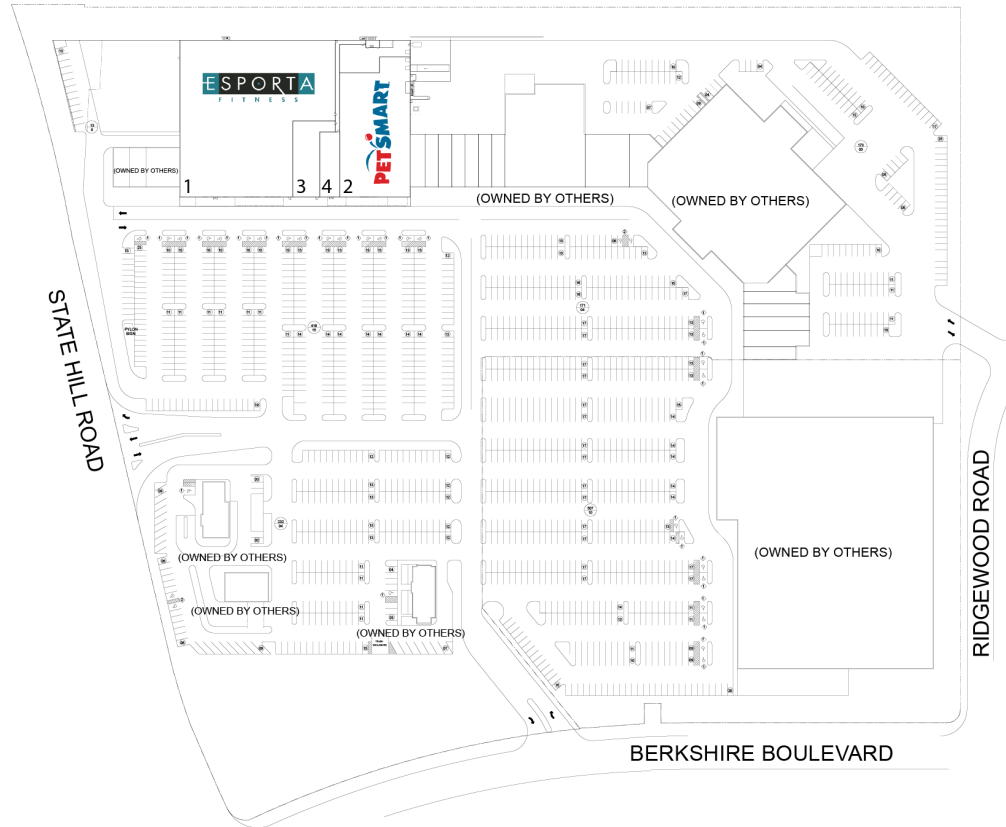

WYOMISSING

1183 BERKSHIRE BLVD, WYOMISSING, PA 19610

#	TENANTS	SQFT
1	Esporta Fitness	46,890
2	PetSmart	20,806
3	Plato's Closet	5,016
4	Leslie's Pool Supplies	2,940

THIS EXHIBIT SHALL NOT BE DEEMED A WARRANTY, REPRESENTATION OR AGREEMENT BY LANDLORD THAT THE LAYOUT OR CONFIGURATION OF THE SHOPPING CENTER, OR ANY PART THEREOF, SHALL REMAIN AS SHOWN HEREON.

LANDLORD RESERVES THE RIGHT TO MODIFY THE SHOPPING CENTER, OR ANY PART THEREOF, IN ACCORDANCE WITH THE PROVISIONS OF THE LEASE.